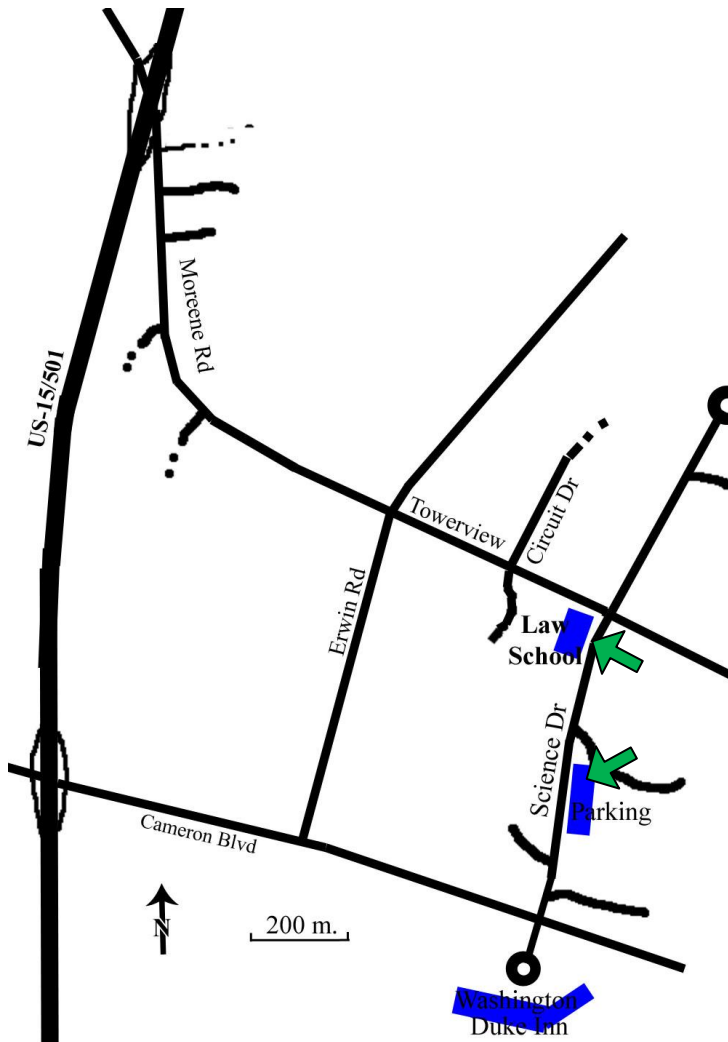

Driving Directions to the Duke Law 2009 Hot Topics in IP Symposium

From Chapel Hill

Take US15-501 North to the Duke University / NC751 (Cameron Blvd.) exit. At the bottom of the ramp, turn right. Go to the second traffic light and turn left onto Science Dr. The visitor's parking lot is on the right side of Science Dr. The Law School is on the left just before the first traffic light on Science Dr.

From Raleigh via I-40:

Take I-40 West to the US15-501/Durham exit. At the end of the ramp, turn right onto US15-501 North. Then follow "From Chapel Hill" directions, above.

From Raleigh via NC147

Take I-40 to NC147. Follow NC147 to the exit for US15-501 South. Once on US 15-501 South, take the Duke University/NC751 (Cameron Blvd.) exit. At the bottom of the ramp, turn left. Go to the third traffic light and turn left onto Science Dr. The visitor's parking lot is on the right side of Science Dr. The Law School is on the left just before the first traffic light on Science Dr.

From Hillsborough, Greensboro, Charlotte

Take I-85 North to the NC751/Durham exit. At the first traffic light, turn right onto NC751. Continue forward thru a roundabout and under US15-501 to the fourth traffic light and turn left onto Science Dr. The visitor's parking lot on the right side of Science Dr. The Law School is on the left just before the first traffic light on Science Dr.

From Oxford, Henderson, Virginia

Take I-85 South to the US15-501 split to Chapel Hill. Continue on US15-501 South to the Duke University/NC751 (Cameron Blvd.) exit. At the bottom of the ramp turn left. Go to the third traffic light and turn left onto Science Dr. The visitor's parking lot is on the right side of Science Dr. The Law School is on the left just before the first traffic light on Science Dr.